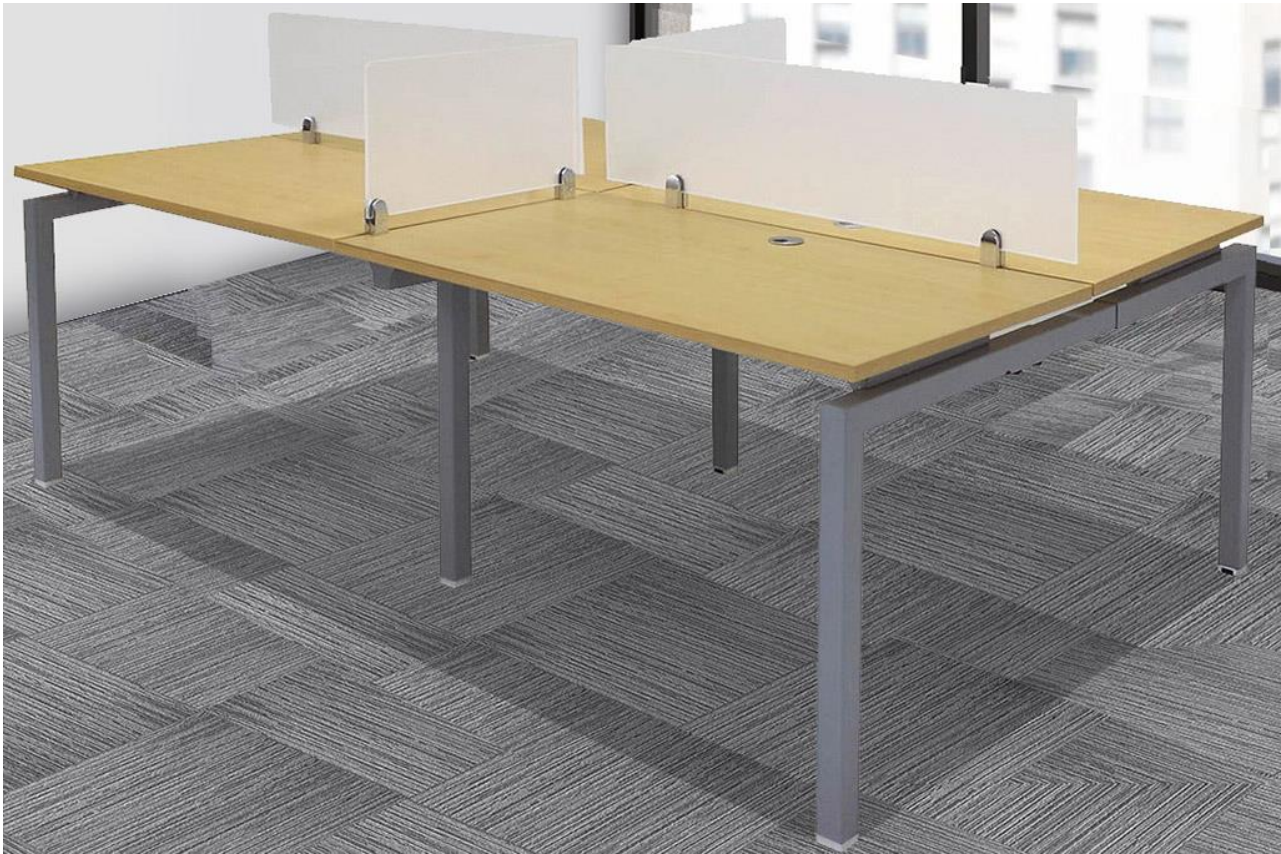

Desking Systems & Frameless Benching Options

Frameless Benching & Desking Systems can be designed and configured in many different and flexible ways to foster Teamwork, Communication and Collaboration.

See our Article “The Pros & Cons of Modern Desking Systems” – hereby:

<https://caofficedesign.com/2019/03/09/the-pros-cons-of-modern-desking-systems/>

1. **Dog Bone Design:**

2. Team Clusters:

3. Semi Private

4. Height Adjustable:

5. Ergonomic / Task Driven: