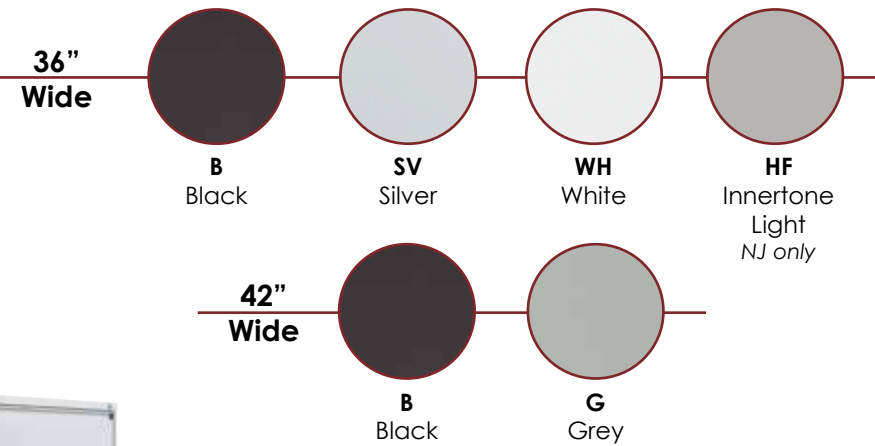

SV
Silver

B - Black

5-Drawer Files feature lift-top top drawer for easier viewing of files

SV - Silver

W - White

SV - Silver

Key Features

- Counterweight included with all 36" & 42" wide lateral files for stability
- Anti-tilt safety mechanism standard on all drawers
- Side-to-Side Letter, Legal & A4 filing
- Front-to-back Letter & Legal filing
- 42" wide files can accommodate 3 rows of front-to-back filing with optional LF100 file bar
- Random locking with replaceable lock cores
- Full-width drawer pulls for easy access
- Long-lasting steel ball-bearing drawer slides
- Passes BIFMA testing
- Limited lifetime warranty
- Matching pedestals and storage units