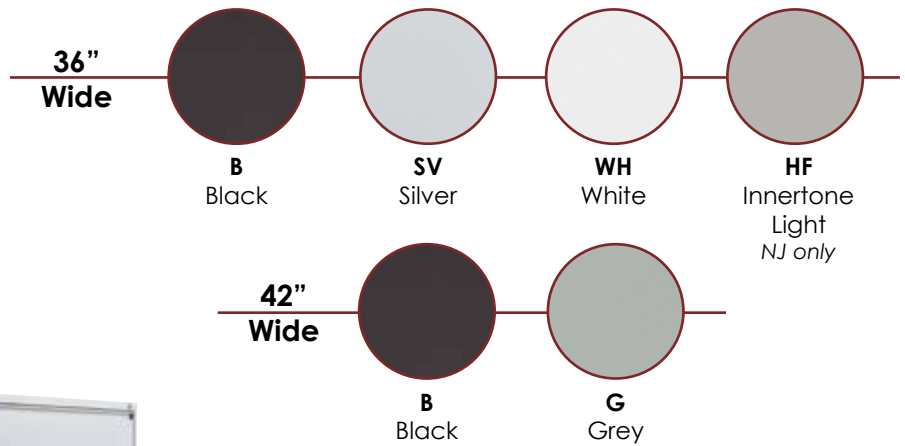

METAL

Files, Storage & Pedestals

Metal Lateral Files

Commercial-quality lateral files with heavy-gauge steel. Factory-built and fully assembled. MIG and TIG-welded construction with powdercoat finishes.

WH
White