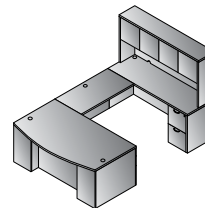

U-Shape with Hutch 71"x112"
NAPxxx-TYP212
40 cu. ft. 631.8 lbs.
Consists of: NAP-289,265,271
70,43,74,44
NAPxxx-44 consists of: NAP-44H,4DW
$4,325