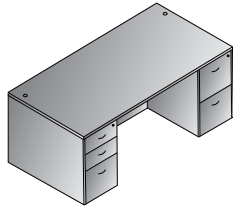

Double Pedestal Desk 71"x35"
NAPxxx-TYP2
20.4 cu. ft. 314.2 lbs.
Consists of: NAP-01,65,74
$2,050