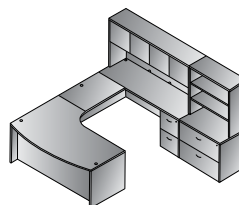

NAP152
Storage Cabinet

Right U w/Corner + Storage 107"x107"
NAPxxx-TYP15R
56.0 cu. ft. 886.4 lbs.
Consists of: NAP-87R,65,93,43, 74,44,12,53
NAP-44 consists of: NAP-44H,4DW
$5,715