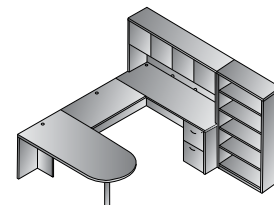

U w/Bullet + Bookcase 107"x108"
NAPxxx-TYP16
35.2 cu. ft. 673.5 lbs.
Consists of: NAP-47,70,43, 74,44,56
NAP-44 consists of: NAP-44H,4DW
NAP-47 consists of: NAP-47T,47PBLK
$4,005