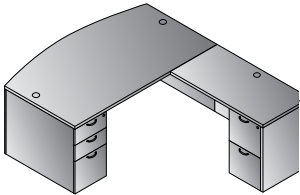

L-Shape w/Bow Top Desk 71"x88"
NAPxxx-TYP208
29.7 cu. ft. 389.2 lbs.
Consists of: NAP-289,265,271,45,74
$2,985