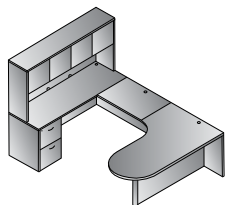

U w/Left Corner Bullet 71"x101"
NAPxxx-TYP18L
29.4 cu. ft. 538 lbs.
Consists of: NAP-57L,93,43,74,44
NAP-44 consists of: NAP-44H,4DW
NAP-57L consists of: NAP-57TL,57PBLK
$3,365