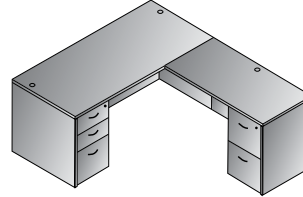

L Shape 66"x78"
NAPxxx-TYP9
22.9 cu. ft. 378.2 lbs.
Consists of: NAP-02,65,45,74
$2,370