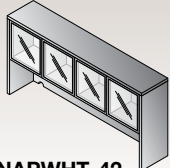

HUTCHES

NAPWHT-42
Overhead with Glass Doors
71"x15"x36"
CU:6.5 WT:136
Consists of: NAP-44H,4DG
List Price: $950