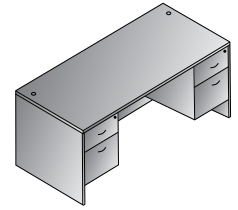

Double Pedestal Desk 60"x30"
NAPxxx-TYP4
15.2 cu. ft. 249.1 lbs.
Consists of: NAP-03,80,80
$1,585