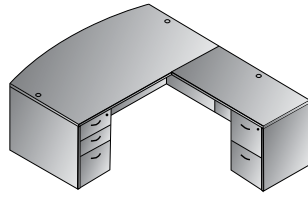

L Shape w/Bow Top Desk 71"x89"
NAPxxx-TYP8
25.1 cu. ft. 415.7 lbs.
Consists of: NAP-89,65,45,74
$2,630