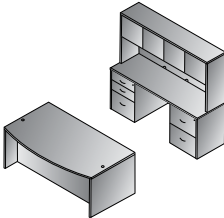

Executive Office
NAPxxx-TYP11
47.3 cu. ft. 739.9 lbs.
Consists of: NAP-89,65,74,43, 65,74,44
NAP-44 consists of: NAP-44H,4DW
$4,925