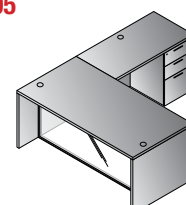

L-Shape w/Glass Modesty Panel
71"x84"
NAPxxx-TYP29G
19.3 cu. ft. 386.9 lbs.
Consists of: NAP-01,45,65,88
$2,180