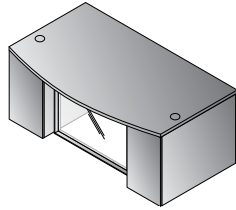

Bow Top Desk w/Glass Modesty Panel 71"x40"
NAPxxx-TYP201G
25.8 cu. ft. 310.9 lbs.
Consists of: NAP-289,200,265 (2qty.)
$2,660