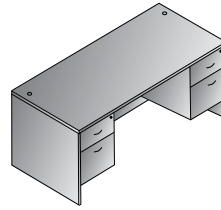

## TYPICALS

Bow Top Desk 71"x41"  
**NAPxxx-TYP1**  
 21.3 cu. ft. 325.3 lbs.  
 Consists of: NAP-89,65,74  
**\$2,180**

Double Pedestal Desk 71"x35"  
**NAPxxx-TYP2**  
 20.4 cu. ft. 314.2 lbs.  
 Consists of: NAP-01,65,74  
**\$2,050**