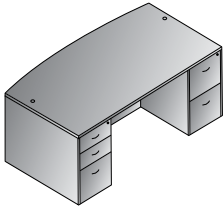

TYPICALS

Bow Top Desk 71"x41"
NAPxxx-TYP1
21.3 cu. ft. 325.3 lbs.
Consists of: NAP-89,65,74
$2,180