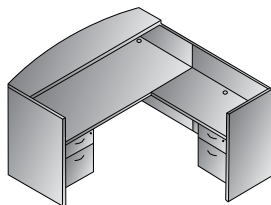

Reception Station 71"x77"x42"H
NAPxxx-TYP19
22.2 cu. ft. 418.8 lbs.
Consists of: NAP-122,80,125,76
$2,495