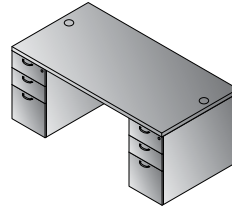

Double Pedestal Desk 71"x36"
NAPxxx-TYP202
24 cu. ft. 271.2 lbs.
Consists of: NAP-201,265 (2qty.)
$2,370