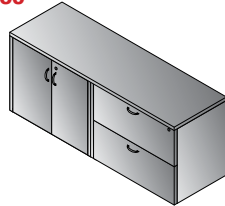

Combo Credenza 71"x23"
NAPxxx-TYP205
21.5 cu. ft. 316.4 lbs.
Consists of: NAP-T1213,12,13
$2,165