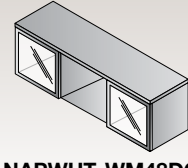

**NAP-39-WHT**  
Overhead Storage  
66"x15"x36"  
CU:7.2 WT:126  
**List Price: \$735**

**NAP-53-WHT**  
Open Hutch  
35.5"x14"x36"  
CU:3.86 WT:82  
**List Price: \$445**

**NAPWHT-WM36DG**  
Wall-Mount Overhead with Glass Doors  
36"x15"x17"  
CU:2.2 WT:54  
Consists of: NAPWM36H, NAPWMDG  
**List Price: \$500**