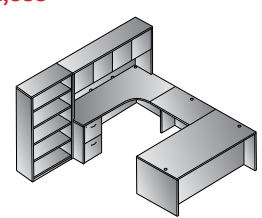

Left U + Bookcase 107"x107"
NAPxxx-TYP14L
42.7 cu. ft. 809.1 lbs.
Consists of: NAP-01,65,93, 82R,74,44,56
NAP-44 consists of: NAP-44H,4DW
$4,770