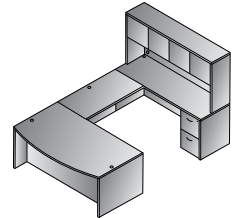

U Shape w/Hutch 71"x113"
NAPxxx-TYP12
36.1 cu. ft. 658.2 lbs.
Consists of: NAP-89,65,70,43, 74,44
NAP-44 consists of: NAP-44H,4DW
$3,970