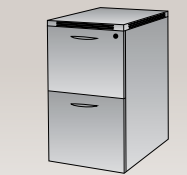

NAP-86-xxx
Mobil FF Ped
14"x22"x27H"
CU:6.78 WT:71
List Price: **$835**
Ships Assembled,
except casters