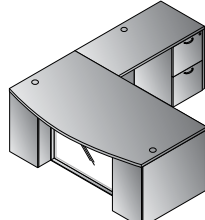

L-Shape w/Bow Top Desk and Glass Modesty Panel 71"x88"
NAPxxx-TYP208G
30.9 cu. ft. 420.1 lbs.
Consists of: NAP-289,200,265,271,45,74
$3,230