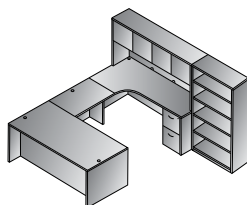

Right U + Bookcase 107"x107"
NAPxxx-TYP14R
42.7 cu. ft. 809.1 lbs.
Consists of: NAP-01,65,93, 82L,74,44,56
NAP-44 consists of: NAP-44H,4DW
$4,770