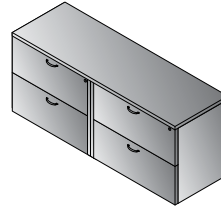

Double Lateral File Credenza 71"x23"
NAPxxx-TYP206
32 cu. ft. 348.3 lbs.
Consists of: NAP-T1213,12 (2qty.)
$2,735