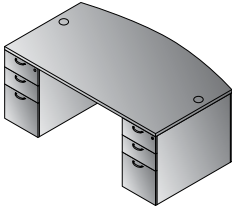

STEPFRONT TYPICALS

Bow Top Desk 71"x40"
NAPxxx-TYP201
24.6 cu. ft. 275.6 lbs.
Consists of: NAP-289,265 (2qty.)
$2,415