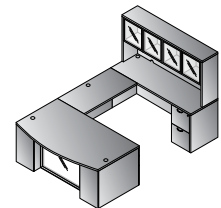

U-Shape w/Hutch & Glass Modesty Panel 71"x112"
NAPxxx-TYP212G
41.5 cu. ft. 662.7 lbs.
Consists of: NAP-289,200,265,271,
70,43,74,42
NAPxxx-42 consists of: NAP44H,4DG
$4,665