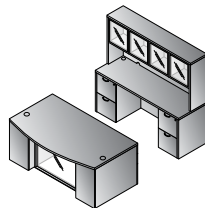

Executive Office w/Glass Modesty Panel
NAPxxx-TYP211G
51 cu. ft. 719.9 lbs.
Consists of: NAP-289,200,265 (2qty.)
43,74, (2qty.),42
NAPxxx-42 consists of: NAP-44H,4DG
$5,500