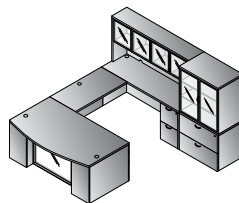

U-Shape w/Hutch + File Storage & Glass Modesty Panel 107"x112"
NAPxxx-TYP213G
62.7 cu. ft. 968 lbs.
Consists of: NAP-289,200,265,271
70,43,74,42,12,212DG
NAPxxx-42 consists of: NAP-44H,4DG
NAPxxx-212DG consists of: NAP-212H,2DG
$6,950