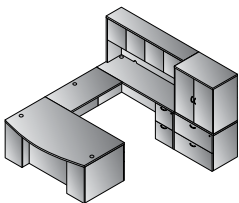

U-Shape with Hutch 71"x112"  
**NAPxxx-TYP212**  
 40 cu. ft. 631.8 lbs.  
 Consists of: NAP-289,265,271  
 70,43,74,44  
 NAPxxx-44 consists of: NAP-44H,4DW  
**\$4,325**

U-Shape w/Hutch & Glass Modesty Panel 71"x112"  
**NAPxxx-TYP212G**  
 41.5 cu. ft. 662.7 lbs.  
 Consists of: NAP-289,200,265,271,  
 70,43,74,42  
 NAPxxx-42 consists of: NAP44H,4DG  
**\$4,665**