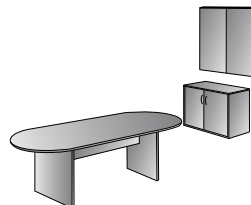

Conference Group 3-Pcs.
NAPxxx-TYP20
24.8 cu. ft. 408.9 lbs.
Consists of: NAP-36,13,100
$2,835