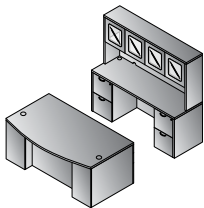

Executive Office
NAPxxx-TYP211
49.5 cu. ft. 684.6 lbs.
Consists of: NAP-289,265 (2qty.)
43,74, (2qty.),41
NAPxxx-41 consists of: NAP-44H,4DC
$5,230