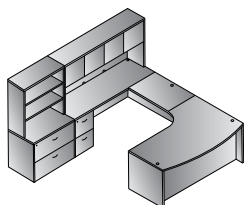

**NAP109**  
Four-Drawer Lateral File

**NAP152**  
Storage Cabinet

**NAP12**  
Lateral File  
**NAP53**  
Open Hutch

Right U + Bookcase 107"x107"  
**NAPxxx-TYP14R**  
42.7 cu. ft. 809.1 lbs.  
Consists of: NAP-01,65,93, 82L,74,44,56  
NAP-44 consists of: NAP-44H,4DW  
**\$4,770**