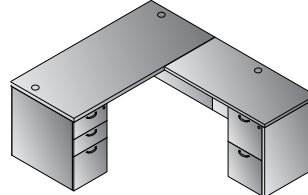

L-Shape w/Bow Top Desk 71"x88"  
**NAPxxx-TYP208**  
 29.7 cu. ft. 389.2 lbs.  
 Consists of: NAP-289,265,271,45,74  
**\$2,985**

L-Shape w/Bow Top Desk and Glass Modesty Panel 71"x88"  
**NAPxxx-TYP208G**  
 30.9 cu. ft. 420.1 lbs.  
 Consists of: NAP-289,200,265,271,45,74  
**\$3,230**