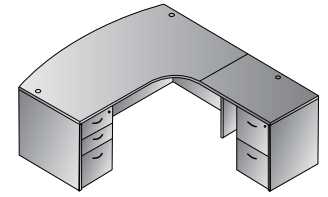

Right L Shape w/Curved Corner
71"x83"
NAPxxx-TYP10R
25.3 cu. ft. 410.2 lbs.
Consists of: NAP-87R,65,92,74
$2,685