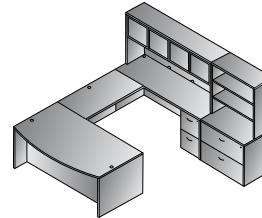

U Shape w/Hutch + Storage 108"x113"
NAPxxx-TYP13
55.5 cu. ft. 889.7 lbs.
Consists of: NAP-89,65,70,43,74,44,12,53
NAP-44 consists of: NAP-44H,4DW
$5,650