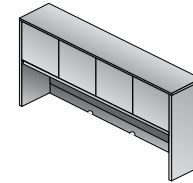

HUTCH

SON-44
Overhead Storage
72"x14"x42"
CU:8.18 WT:164
List Price: **$2,240**