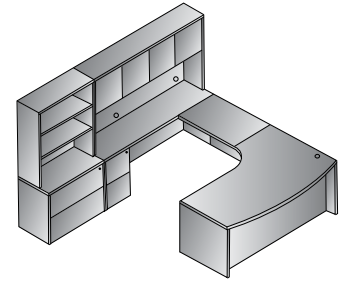

Left U w/Corner + Storage 108"x102"
SON-TYP15L
56.7 cu. ft. 886.3 lbs.
Consists of: SON-87L,65,93, 43,75,44,12,55
$11,920