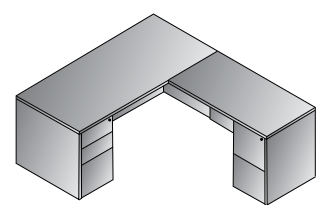

Create a wide range of configurations and sizes to accommodate everyone in the office.

TYPICALS

SON-TYP10L

Bow Top Desk 72"x39"
SON-TYP1
 22 cu. ft. 336.2 lbs.
 Consists of: SON-89,65,74
\$4,235

Double Pedestal Desk 72"x36"
SON-TYP2
 21.4 cu. ft. 321.9 lbs.
 Consists of: SON-01,65,74
\$4,135

Double Pedestal Desk 66"x30"
SON-TYP3
 19.8 cu. ft. 281.1 lbs.
 Consists of: SON-02,65,74
\$3,810

Kneespace Credenza 72"x20"
SON-TYP5
 16.6 cu. ft. 233.7 lbs.
 Consists of: SON-43,66,75
\$3,140

Kneespace Credenza 66x20
SON-TYP6
 16.2 cu. ft. 218.2 lbs.
 Consists of: SON-11,66,75
\$3,065

Double Lateral File Credenza 72"x20"
SON-TYP7
 28.8 cu. ft. 310.9 lbs.
 Consists of: SON-43,68,68
\$4,830

L Shape w/Bow Top Desk 72"x87"
SON-TYP8
 24.2 cu. ft. 404.6 lbs.
 Consists of: SON-89,65,45,75
\$5,095