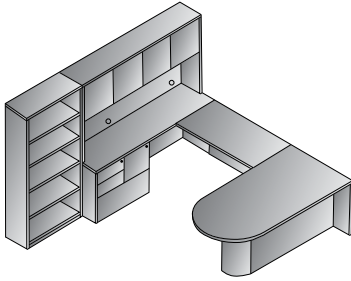

U w/Bullet + Bookcase 108"x104"
SON-TYP16
45.3 cu. ft. 761.9 lbs.
Consists of: SON-47,70,43, 69,44,56
SON47 consists of: SON-47T,41/47B
$9,320