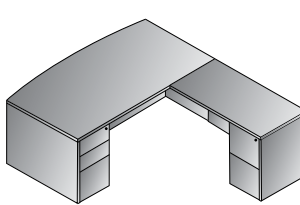

Create a wide range of configurations and sizes to accommodate everyone in the office.

TYPICALS

SON-TYP10L

Bow Top Desk 72"x39"
SON-TYP1
 22 cu. ft. 336.2 lbs.
 Consists of: SON-89,65,74
\$4,235

Double Pedestal Desk 72"x36"
SON-TYP2
 21.4 cu. ft. 321.9 lbs.
 Consists of: SON-01,65,74
\$4,135

Double Pedestal Desk 66"x30"
SON-TYP3
 19.8 cu. ft. 281.1 lbs.
 Consists of: SON-02,65,74
\$3,810

Kneespace Credenza 72"x20"
SON-TYP5
 16.6 cu. ft. 233.7 lbs.
 Consists of: SON-43,66,75
\$3,140

Kneespace Credenza 66x20
SON-TYP6
 16.2 cu. ft. 218.2 lbs.
 Consists of: SON-11,66,75
\$3,065

Double Lateral File Credenza 72"x20"
SON-TYP7
 28.8 cu. ft. 310.9 lbs.
 Consists of: SON-43,68,68
\$4,830

L Shape w/Bow Top Desk 72"x87"
SON-TYP8
 24.2 cu. ft. 404.6 lbs.
 Consists of: SON-89,65,45,75
\$5,095