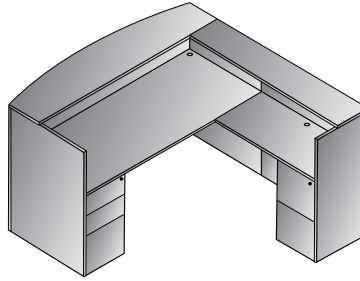

Reception Station 72"x72"x43"H
SON-TYP19
26.7 cu. ft. 487.9 lbs.
Consists of: SON-122,65,125, 75,124
$6,450