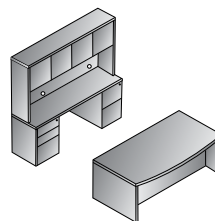

Create a wide range of configurations and sizes to accommodate everyone in the office.

TYPICALS

SON-TYP10L

Bow Top Desk 72"x39"
SON-TYP1
 22 cu. ft. 336.2 lbs.
 Consists of: SON-89,65,74
\$4,235

Double Pedestal Desk 72"x36"
SON-TYP2
 21.4 cu. ft. 321.9 lbs.
 Consists of: SON-01,65,74
\$4,135

Double Lateral File Credenza 72"x20"
SON-TYP7
 28.8 cu. ft. 310.9 lbs.
 Consists of: SON-43,68,68
\$4,830

L Shape w/Bow Top Desk 72"x87"
SON-TYP8
 24.2 cu. ft. 404.6 lbs.
 Consists of: SON-89,65,45,75
\$5,095

L Shape 66"x78"
SON-TYP9
 22 cu. ft. 349.5 lbs.
 Consists of: SON-02,65,45,75
\$4,670

Left L Shape w/Curved Corner
 72"x82"
SON-TYP10L
 24.9 cu. ft. 383.7 lbs.
 Consists of: SON-87L,65,92,75
\$5,150

Right L Shape w/Curved Corner
 72"x82"
SON-TYP10R
 24.9 cu. ft. 383.7 lbs.
 Consists of: SON-87R,65,92,75
\$5,150