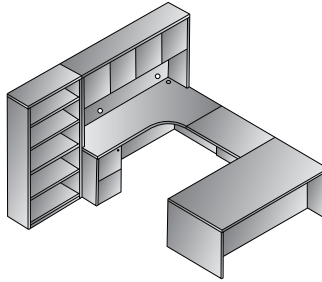

Left U Bookcase 108"x108"
SON-TYP14L
45.2 cu. ft. 832.3 lbs.
Consists of: SON-01,65,93,82R, 75,44,56
$10,780