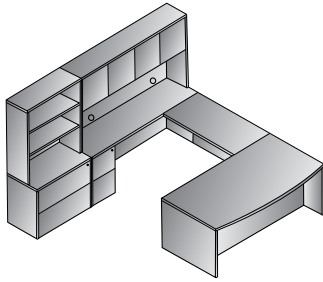

U w/Hutch + Storage 108"x107"
SON-TYP13
55.6 cu. ft. 924.8 lbs.
Consists of: SON-89,65,70, 43,75,44,12,55
$11,765