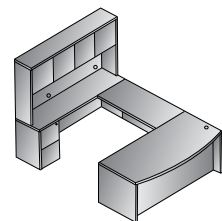

U Shape w/Hutch 72"x107"
SON-TYP12
36.9 cu. ft. 674.6 lbs.
Consists of: SON-89,65,70, 43,75,44
$8,525