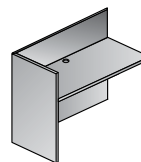

SON-125
Reception Return
42"x20"x42"
CU:4.08 WT:93
List Price: **$1,175**