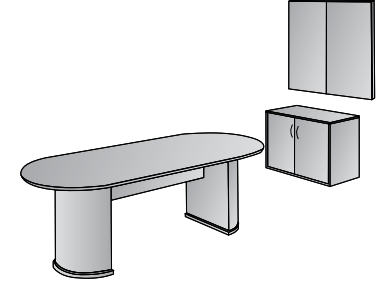

Conference Group 3-Pcs.
SON-TYP20
34.8 cu. ft. 427.3 lbs.
Consists of: SON-60,13,100
SON60 consists of: SON-60T/S,60/61/62B
$6,525