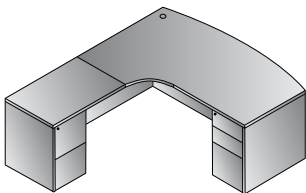

Left L Shape w/Curved Corner
72"x82"
SON-TYP10L
24.9 cu. ft. 383.7 lbs.
Consists of: SON-87L,65,92,75
$5,150