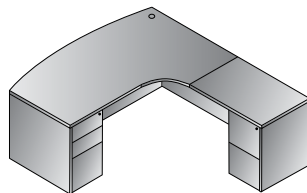

Double Lateral File Credenza 72"x20"
SON-TYP7
 28.8 cu. ft. 310.9 lbs.
 Consists of: SON-43,68,68
\$4,830

L Shape w/Bow Top Desk 72"x87"
SON-TYP8
 24.2 cu. ft. 404.6 lbs.
 Consists of: SON-89,65,45,75
\$5,095

L Shape 66"x78"
SON-TYP9
 22 cu. ft. 349.5 lbs.
 Consists of: SON-02,65,45,75
\$4,670

Left L Shape w/Curved Corner
 72"x82"
SON-TYP10L
 24.9 cu. ft. 383.7 lbs.
 Consists of: SON-87L,65,92,75
\$5,150

Right L Shape w/Curved Corner
 72"x82"
SON-TYP10R
 24.9 cu. ft. 383.7 lbs.
 Consists of: SON-87R,65,92,75
\$5,150