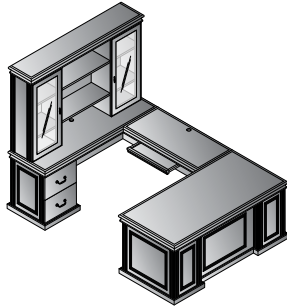

TOWCHY-TYP12R, 13 and 53

U-Shape with Left Bridge + Hutch 72"x108"
TOWCHY-TYP12L **$12,430**
98.6 cu. ft. 778.2 lbs.

1. Consists of: (7 cartons)
2. **TOW-01R** 72x36x30H Right DeskTop/Mod Set
     13.22 cu. ft. 164 lbs. $2,080
   - **TOW-64R** RightBBF Pedestal for TOW01R
     13.51 cu. ft. 125 lbs. $2,100
   - **TOW-70** Bridge 48x24x30H
     6.35 cu. ft. 92 lbs. $1,265
   - **TOW-43L** 72x24x30H Left Credenza Top/Mod Set
     10.13 cu. ft. 123 lbs. $1,575
   - **TOW-78L** Left FF Pedestal for TOW043L
     8.96 cu. ft. 100 lbs. $1,760
   - **TOW-84** Overhead Storage Hutch 72x15x45H
     26.2 cu. ft. 231.5 lbs. $3,650
     Consists of TOW-84A, TOW-84B