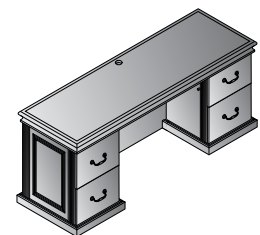

Double Pedestal Credenza 72x24x30H
TOWCHY-TYP5 $3,980
31.3 cu. ft. 255.7 lbs.

1. Consists of:
2. **TOW-43** 72x24 Credenza Top/Mod Set
     12.7 cu. ft. 105.8 lbs. $1,500
   - **TOW-75L** Left FF Pedestal for TOW043/45
     7.68 cu. ft. 74 lbs. $1,240
   - **TOW-75R** Right FF Pedestal for TOW043/45
     7.68 cu. ft. 74 lbs. $1,240