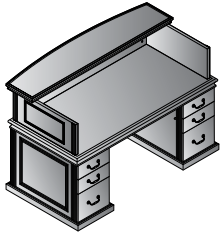

Reception Desk 72x37x45.5H
TOWCHY-TYP119 $6,400
50.4 cu. ft. 410.1 lbs.

1. Consists of:
2. **TOW-01** 72x36 Desk Top/Mod Set
     9.91 cu. ft. 144 lbs.
     $1,700
   - **TOW-65L** Left BBF Pedestal for TOW01
     11.58 cu. ft. 91 lbs.
     $1,675
   - **TOW-65R** Right BBF Pedestal for TOW01
     11.58 cu. ft. 91 lbs.
     $1,675
   - **TOW-126** 72x37x15.5H
     Reception Station
     5.48 cu. ft. 99.2 lbs.
     $1,350