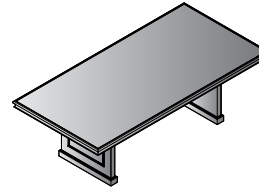

Rectangular Table
96x48x30H
TOW-60-CHY $4,550
29.2 cu. ft. 304.2 lbs.

Ships in 2 cartons:
TOW-60T/S Top & Stretchers
16.39 cu. ft. 203 lbs.
TOW-60/61B Base (Set of 2 Legs)
3.07 cu. ft. 114.6 lbs.