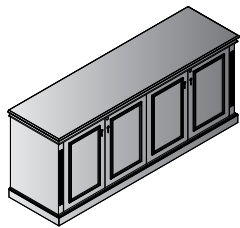

4-Door Credenza 72x20x30H
TOW-50-CHY **$4,525**
31.66 cu. ft. 227 lbs.

Ships assembled in 1 carton