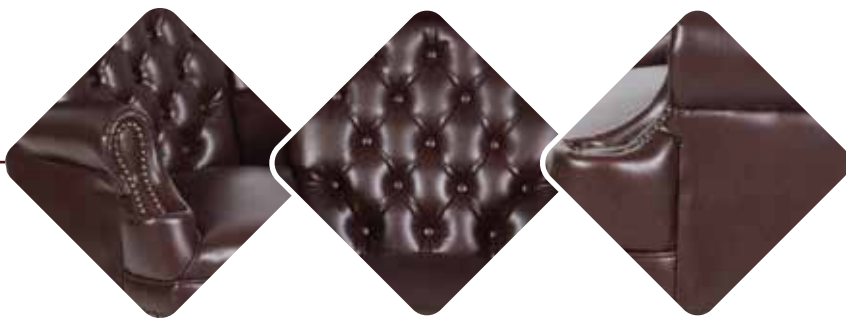

Make A Powerful Statement

Traditional furnishings designed to bring an exquisite and a professional look to any interior space, commercial or home.