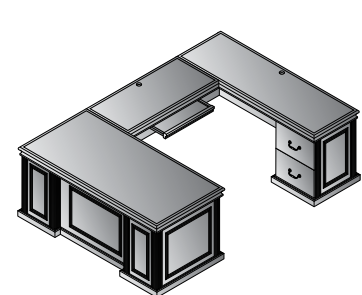

U-Shape with Right Bridge 72"x108"
TOWCHY-TYP22R **$8,780**
68.9 cu. ft. 546.7 lbs.

1. Consists of:
2. **TOW01L** 72x36x30H Left Desk Top/Mod Set
     17.8 cu. ft. 134.5 lbs. $2,080
   - **TOW-64L** Left BBF Pedestal for TOW01L
     13.51 cu. ft. 125 lbs. $2,100
   - **TOW-70** Bridge 48x24x30H
     6.35 cu. ft. 92 lbs. $1,265
   - **TOW-43R** 72x24x30H Right Credenza Top/Mod Set
     10.13 cu. ft. 123 lbs. $1,575
   - **TOW-78R** Right FF Pedestal for TOW043L
     8.96 cu. ft. 100 lbs. $1,760