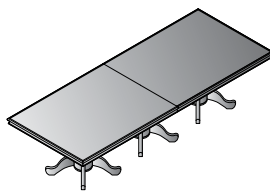

Rectangular Table w/Queen Anne Base 120x48x30H
TOW-61Q-CHY $6,635
23.5 cu. ft. 357.1 lbs.

Ships in 4 cartons:
TOW-61T Top (2-piece)
14.16 cu. ft. 220 lbs.
TOW-QAB Base (3 qty)
12.21 cu. ft. 49 lbs.
Queen Anne Base (assembly required)