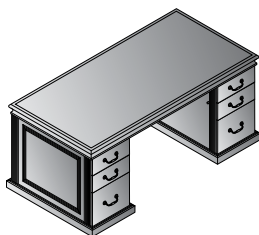

Modern conveniences include integral, felt-lined center drawer in all desks. Standard keyboard tray and wire management on returns, bridge and double pedestal credenza. Hutch with wire passage near worksurface and light valance. Single-key, side-locking pedestals with matching finish drawer interiors. Box and center drawers felt-lined. Desk pedestals are box/box/file. Return/credenza pedestals are file/file. All file drawers are full-extension, ball-bearing slides with Legal/Letter filing.