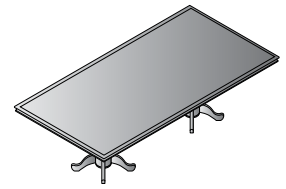

Rectangular Table
96x48x30H
TOW-60Q-CHY $5,325
26 cu. ft. 277.8 lbs.

Ships in 3 cartons:
TOW-60T/S Top & Stretchers
16.39 cu. ft. 203 lbs.
TOW-QAB Base (2 qty)
12.21 cu. ft. 49 lbs.
Queen Anne Base (assembly required)