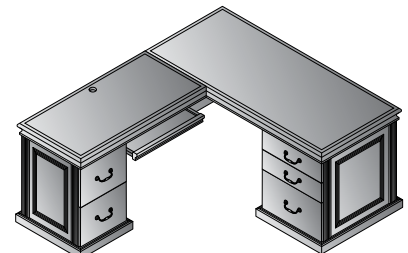

TOWCHY-TYP9L and 56

L-Shape with Left Return 66"x78"
TOWCHY-TYP9L **$6,040**
36.1 cu. ft. 310.9 lbs.

1. Consists of:
2. **TOW-02R** 66x30x30H Right Desk Top/Mod Set
     10.29 cu. ft. 132 lbs. $1,800
   - **TOW-62R** Right BBF Pedestal for TOW02R
     13.4 cu. ft. 97.0 lbs. $1,760
   - **TOW-45L** Left Return Top/Mod Set 48x24x30H
     5.6 cu. ft. 87 lbs. $1,240
   - **TOW-75L** Left Pedestal for TOW043/45
     7.68 cu. ft. 74 lbs. $1,240