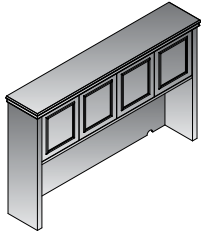

4-Door Hutch 72x14x45H
TOW-44-CHY $3,475
10.25 cu. ft. 145.3 lbs.