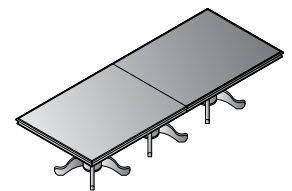

Rectangular Table w/Queen Anne Base
144x48x30H
TOW-62Q-CHY $8,450
29.3 cu. ft. 410.1 lbs.

Ships in 4 cartons:
TOW-62T/S Top (2-piece) & Stretchers (4)
18.47 cu. ft. 334 lbs.
TOW-QAB Base (3 qty)
12.21 cu. ft. 49 lbs.
Queen Anne Base (assembly required)