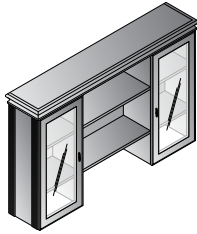

Overhead Storage Hutch 72x15x45H
TOWCHY-84 $3,650
29.7 cu. ft. 231.5 lbs.

1. Ships in 2 cartons:
2. **TOW-84A**
     (2) Towers + Back Panel
     17.47 cu. ft. 147 lbs. $2,350
   - **TOW-84B**
     Top + (2) Shelves
     4.59 cu. ft. 76 lbs. $1,300