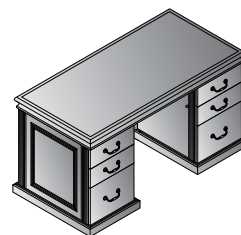

Double Pedestal Desk 60x30x30H
TOWCHY-TYP4 $4,555
33.6 cu. ft. 280.0 lbs.

1. Consists of:
2. **TOW-03** 60x30 Desk Top/Mod Set
     7.05 cu. ft. 103.6 lbs. $1,275
   - **TOW-63L** Left BBF Pedestal for TOW02/03
     9.6 cu. ft. 81 lbs. $1,640
   - **TOW-63R** Right BBF Pedestal for TOW02/03
     9.6 cu. ft. 81 lbs. $1,640