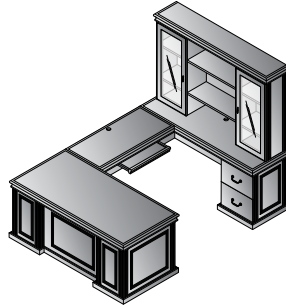

U-Shape with Right Bridge + Hutch 72"x108"
TOWCHY-TYP12R **$12,430**
98.6 cu. ft. 778.2 lbs.

1. Consists of: (7 cartons)
2. **TOW-01L** 72x36x30H Left DeskTop/Mod Set
     13.22 cu. ft. 164 lbs. $2,080
   - **TOW-64L** LeftBBF Pedestal for TOW01L
     13.51 cu. ft. 125 lbs. $2,100
   - **TOW-70** Bridge 48x24x30H
     6.35 cu. ft. 92 lbs. $1,265
   - **TOW-43R** 72x24x30H Right Credenza Top/Mod Set
     10.13 cu. ft. 123 lbs. $1,575
   - **TOW-78R** Right FF Pedestal for TOW043L
     8.96 cu. ft. 100 lbs. $1,760
   - **TOW-84** Overhead Storage Hutch 72x15x45H
     26.2 cu. ft. 231.5 lbs. $3,650
     Consists of TOW-84A, TOW-84B