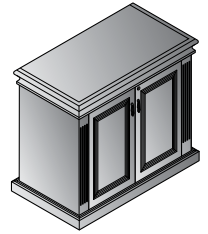

2-Door Storage Cabinet 36x20x30H
TOW-13-CHY $2,000
16.16 cu. ft. 126 lbs.

Ships Assembled in 1 cartons