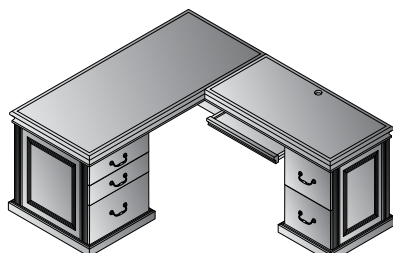

L-Shape with Right Return 66"x78"
TOWCHY-TYP9R **$6,040**
36.1 cu. ft. 310.9 lbs.

1. Consists of:
2. **TOW-02L** 66x30x30H Left Desk Top/Mod Set
     10.29 cu. ft. 132 lbs. $1,800
   - **TOW-62L** Left BBF Pedestal for TOW02L
     11.2 cu. ft. 116 lbs. $1,760
   - **TOW-45R** Right Return Top/Mod Set 48x24x30H
     5.6 cu. ft. 87 lbs. $1,240
   - **TOW-75R** Right Pedestal for TOW043/45
     7.68 cu. ft. 74 lbs. $1,240