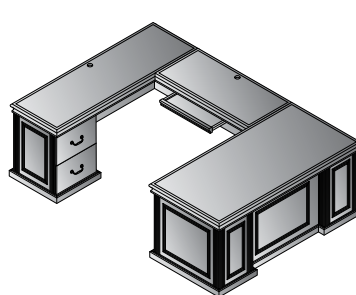

U-Shape with Left Bridge 72"x108"
TOWCHY-TYP22L **$8,780**
68.9 cu. ft. 546.7 lbs.

1. Consists of:
2. **TOW-01R** 72x36x30H Right Desk Top/Mod Set
     17.8 cu. ft. 134.5 lbs. $2,080
   - **TOW-64R** Right BBF Pedestal for TOW01R
     13.51 cu. ft. 125 lbs. $2,100
   - **TOW-70** Bridge 48x24x30H
     6.35 cu. ft. 92 lbs. $1,265
   - **TOW-43L** 72x24x30H Left Credenza Top/Mod Set
     10.13 cu. ft. 123 lbs. $1,575
   - **TOW-78L** Left FF Pedestal for TOW043L
     8.96 cu. ft. 100 lbs. $1,760