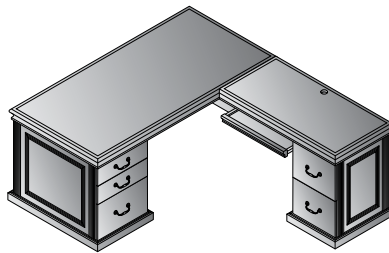

L-Shape with Right Return 72"x84"
TOWCHY-TYP8R **$6,660**
42.6 cu. ft. 346.1 lbs.

1. Consists of:
2. **TOW-01L** 72x36x30H Left Desk Top/Mod Set
     13.22 cu. ft. 164 lbs. $2,080
   - **TOW-64L** Left BBF Pedestal for TOW01L
     13.51 cu. ft. 125 lbs. $2,100
   - **TOW-45R** Right Return Top/Mod Set 48x24x30H
     5.6 cu. ft. 87 lbs. $1,240
   - **TOW-75R** Right FF Pedestal for TOW043/45
     7.68 cu. ft. 74 lbs. $1,240