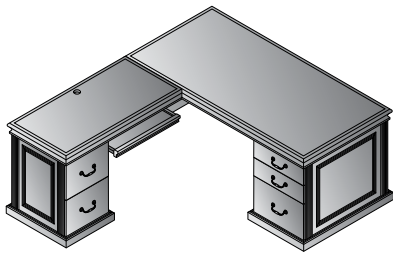

L-Shape with Left Return 72"x84"
TOWCHY-TYP8L **$6,660**
42.6 cu. ft. 346.1 lbs.

1. Consists of:
2. **TOW-01R** 72x36x30H Right Desk Top/Mod Set
     13.22 cu. ft. 164 lbs. $2,080
   - **TOW-64R** Right BBF Pedestal for TOW01R
     13.51 cu. ft. 125 lbs. $2,100
   - **TOW-45L** Left Return Top/Mod Set 48x24x30H
     5.6 cu. ft. 87 lbs. $1,240
   - **TOW-75L** Left FF Pedestal for TOW043/45
     7.68 cu. ft. 74 lbs. $1,240