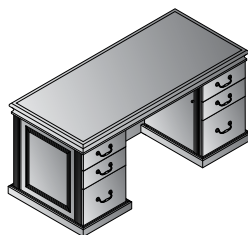

Double Pedestal Desk 66x30x30H
TOWCHY-TYP3 $4,755
34.6 cu. ft. 304.2 lbs.

1. Consists of:
2. **TOW-02** 66x30 Desk Top/Mod Set
     7.72 cu. ft. 127.9 lbs. $1,475
   - **TOW-63L** Left BBF Pedestal for TOW02/03
     9.6 cu. ft. 81 lbs. $1,640
   - **TOW-63R** Right BBF Pedestal for TOW02/03
     9.6 cu. ft. 81 lbs. $1,640