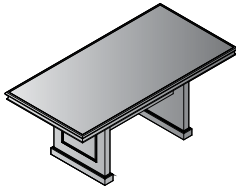

Rectangular Table
72x36x30H
TOW-35-CHY $4,320
17.7 cu. ft. 260.1 lbs.

Ships in 2 cartons:
TOW-35T/S Top & Stretchers
9.58 cu. ft. 144 lbs.
TOW-35B Base (Set of 2 Legs)
3.61 cu. ft. 57 lbs.