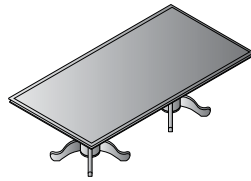

Rectangular Table w/Queen Anne Base 72x36x30H
TOW-35Q-CHY $4,975
16.3 cu. ft. 277.8 lbs.

Ships in 3 cartons:
TOW-35T/S Top & Stretchers
9.58 cu. ft. 144 lbs.
TOW-QAB Base (2 qty)
12.21 cu. ft. 49 lbs.
Queen Anne Base (assembly required)