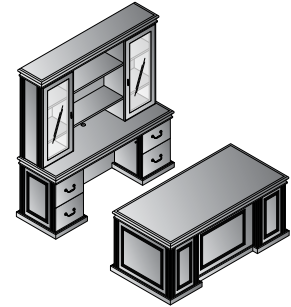

Executive Office
TOWCHY-TYP11 **$12,680**
103.3 cu. ft. 798.1 lbs.

1. Consists of: (8 cartons)
2. **TOW-TYP2** 72x36x30H Double Pedestal Desk
     42.3 cu. ft. 310.9 lbs. $5,050
   - **TOW-TYP5** 72x24x30H Double Pedestal Credenza
     31.3 cu. ft. 255.7 lbs. $3,980
   - **TOW-84** Overhead Storage Hutch 72x15x45H
     26.2 cu. ft. 231.5 lbs. $3,650
     Consists of TOW-84A, TOW-84B