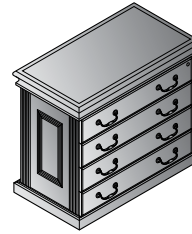

2-Drawer Lateral File 36x20x30H
TOW-12-CHY $2,425
16.16 cu. ft. 144 lbs.

Ships Assembled in 1 cartons