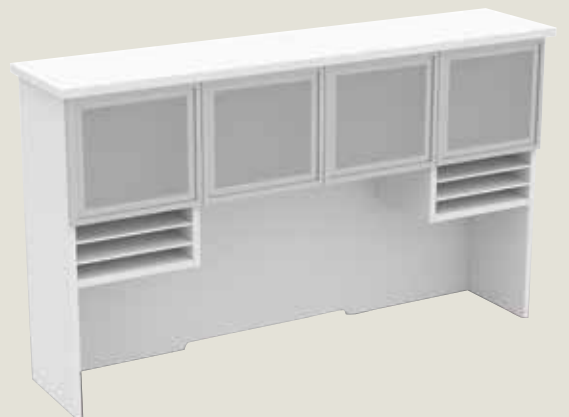

72" Hutch
with Glass Doors
TUXWHT-42
$2,295 | *Consists of:*
TUX-44H-WHT
TUX-4DG