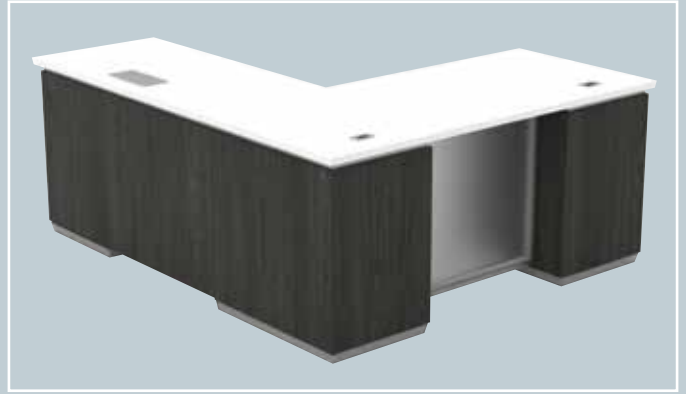

TUXEDO | White + Slate Grey

L-Shape with Right Return | TUXWHTSGW-TYP9R
66x78 | $4,295