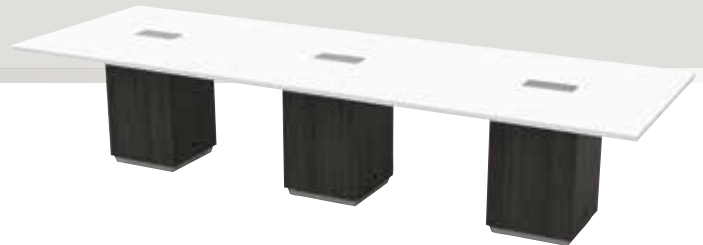

Rectangular Table 144x48 | TUXWHTSGW-62 | $4,800

*Price based on different color tops and bases