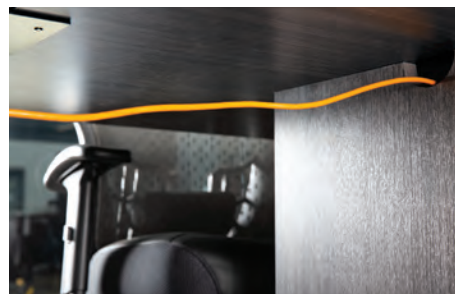

Undersurface cutouts