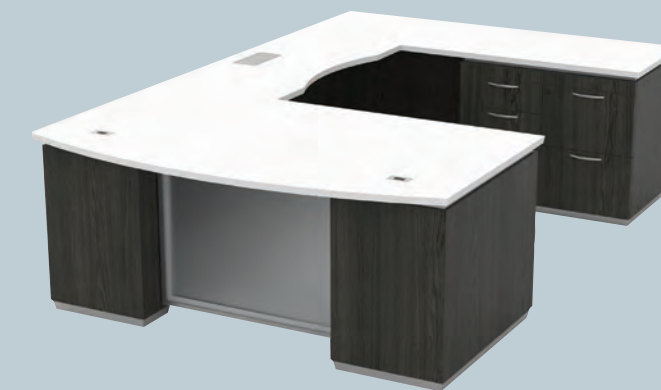

U-Shape with Right Bridge + **MultiFile Ped** (TUX-69NT-SGW) | **TUXWHTSGW-TYP53R**
$7,675