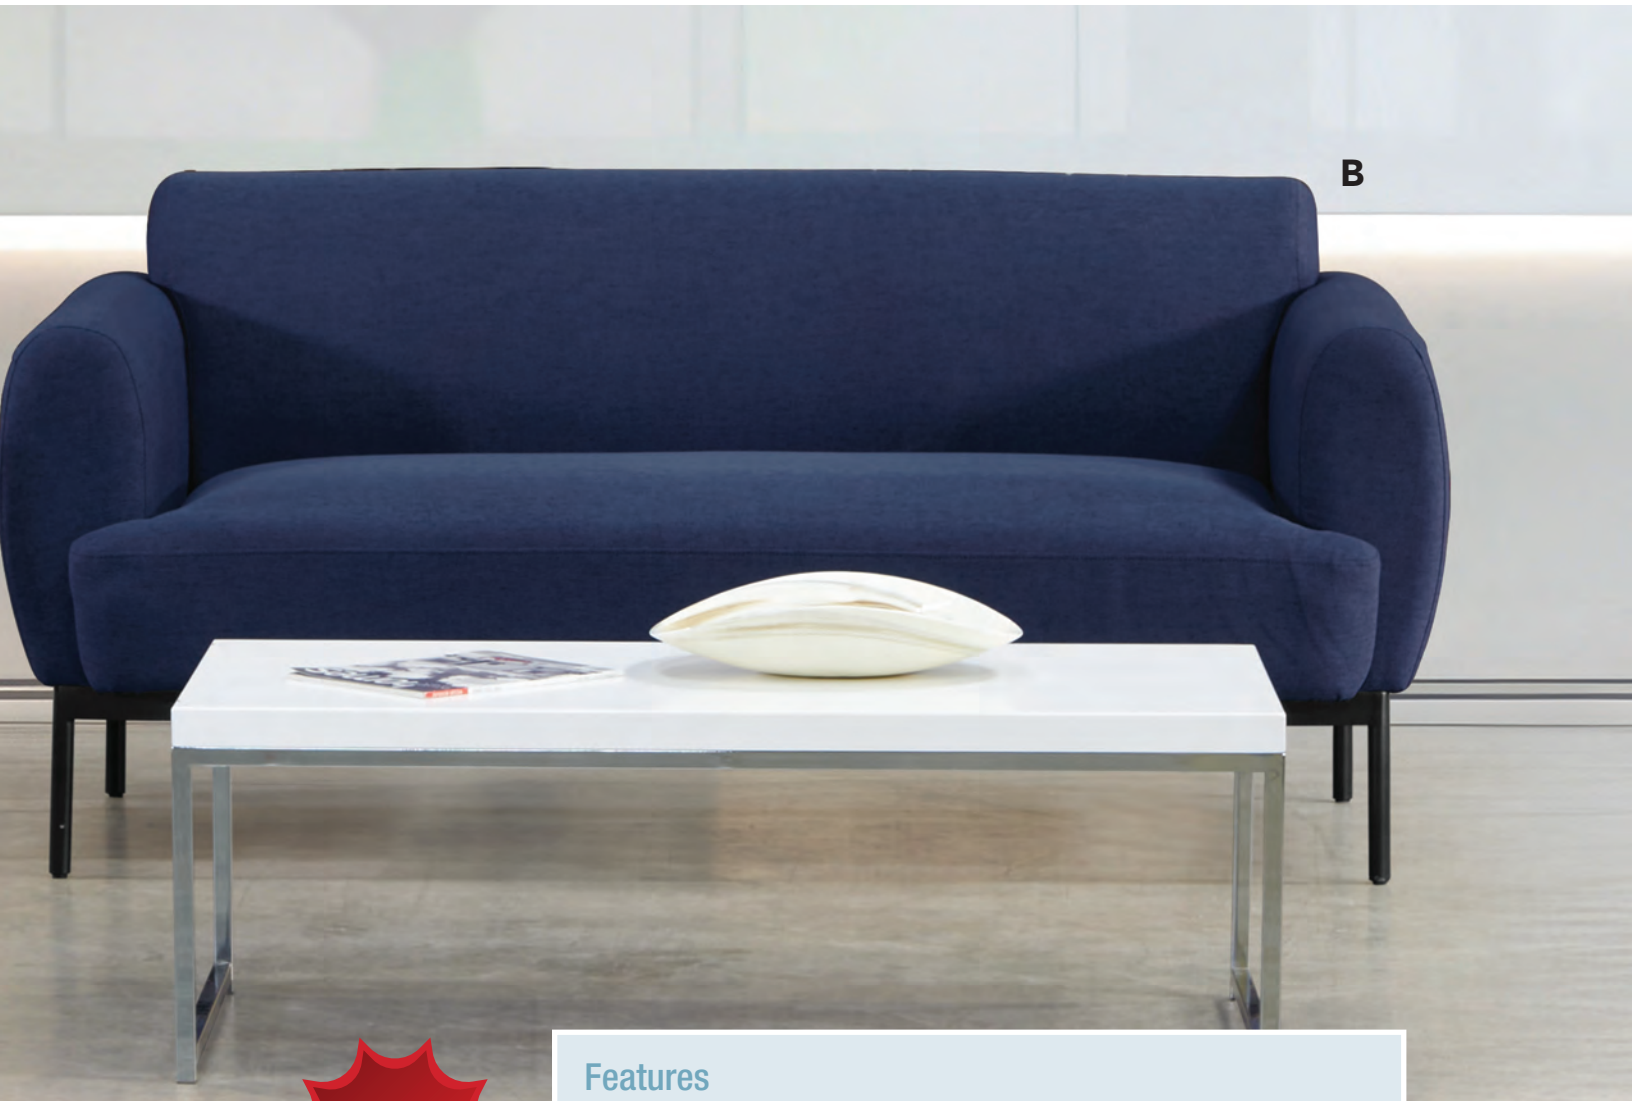

shown in Navy (-K062)

DELTA

A. DTL51

37w x 35.25D x 32H
Armchair
Black Metal Legs
\$1100

B. DTL53

66.75w x 35.25D x 31.5H
Sofa
Black Metal Legs
\$1900

B

NEW